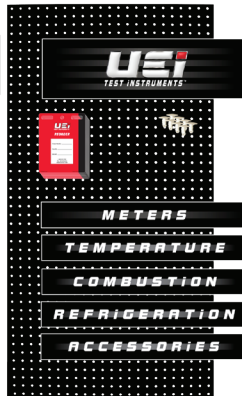

Counter display only, without inventory. Perfect for using existing branch inventory.

UEi Merchandise Packet WSMERCH

One packet that includes key literature about products, services, merchandise, contact information, and various extras.

Peg Board Cover (Basic)
PBC3

2' x 4' Black flexible PVC cover with 5/16" stripped holes aligned 1" on center. Includes fasteners and header sign.

Peg Board Cover (Setup)
PBC4

2' x 4' Black flexible PVC cover with 5/16" stripped holes aligned 1" on center. Includes fasteners, header sign, product category signs and reorder tags.

24" x 7" color sign with 2 hanging holes making it easily identifiable and helping direct customers to your test instrument inventory.

Reorder tags
23003

Re-Order Tags to help control inventory and identify sold out products. Includes space to write product number, quantity and UPC info.