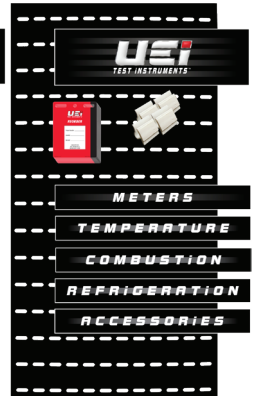

Slatwall Cover (Setup)
SDC4

2' x 4' Black flexible PVC cover with inserts aligned to standard slatwall tracks. Includes fasteners, header sign, product category signs and reorder tags.

Banner - Large
BAN-LG

2' x 6' Vinyl Banner w/ grommets. Features top selling products (image may vary).